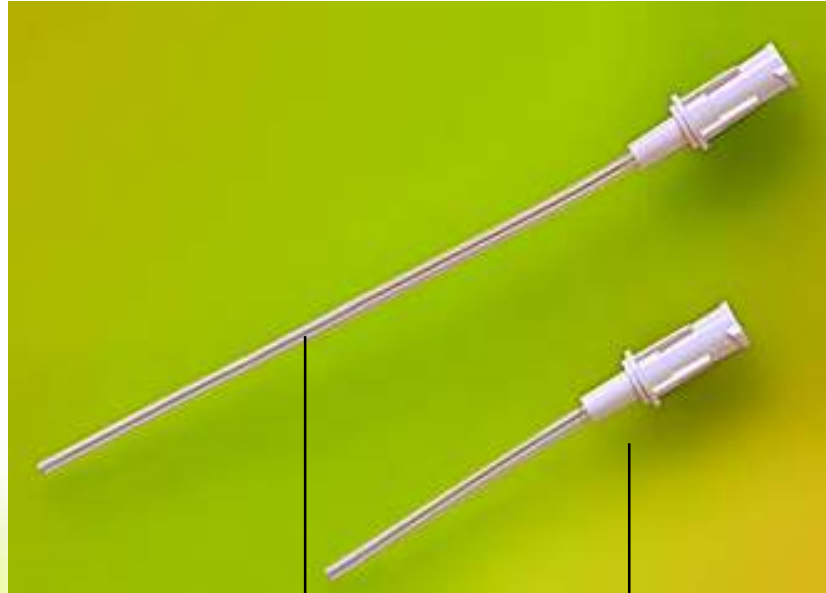

Fluid Filtration

FILTER STRAW®
5 micron filter with flexible straw
For fluid aspiration from glass ampules.
Latex-free.

*Needle-free assistance with
USP<797> requirement for sterile
filtration of glass ampule contents.*

415020
FS5000
With 4 in. flexible straw

415021
FS5005
With 1¾ in. flexible straw

418021
Filter Hub
FH5000
5 micron filter in
male/female luer lock hub
For use with standard luer
connections.